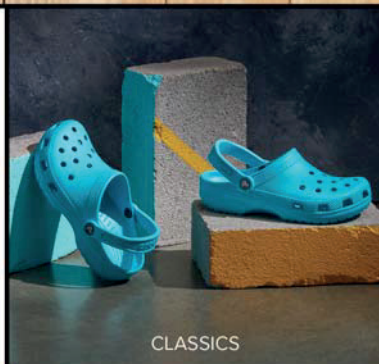

The image features two bright blue Crocs shoes, each adorned with several colorful charms. The shoes are positioned on a stack of four rectangular sponges. The top sponge is yellow, the second is light blue, the third is yellow, and the bottom one is pink. The background is a solid, vibrant orange. A dark grey horizontal band is overlaid across the middle of the image, containing the word 'CLASSIC' in white, bold, sans-serif capital letters. The lighting is bright and even, highlighting the textures of the shoes and sponges.